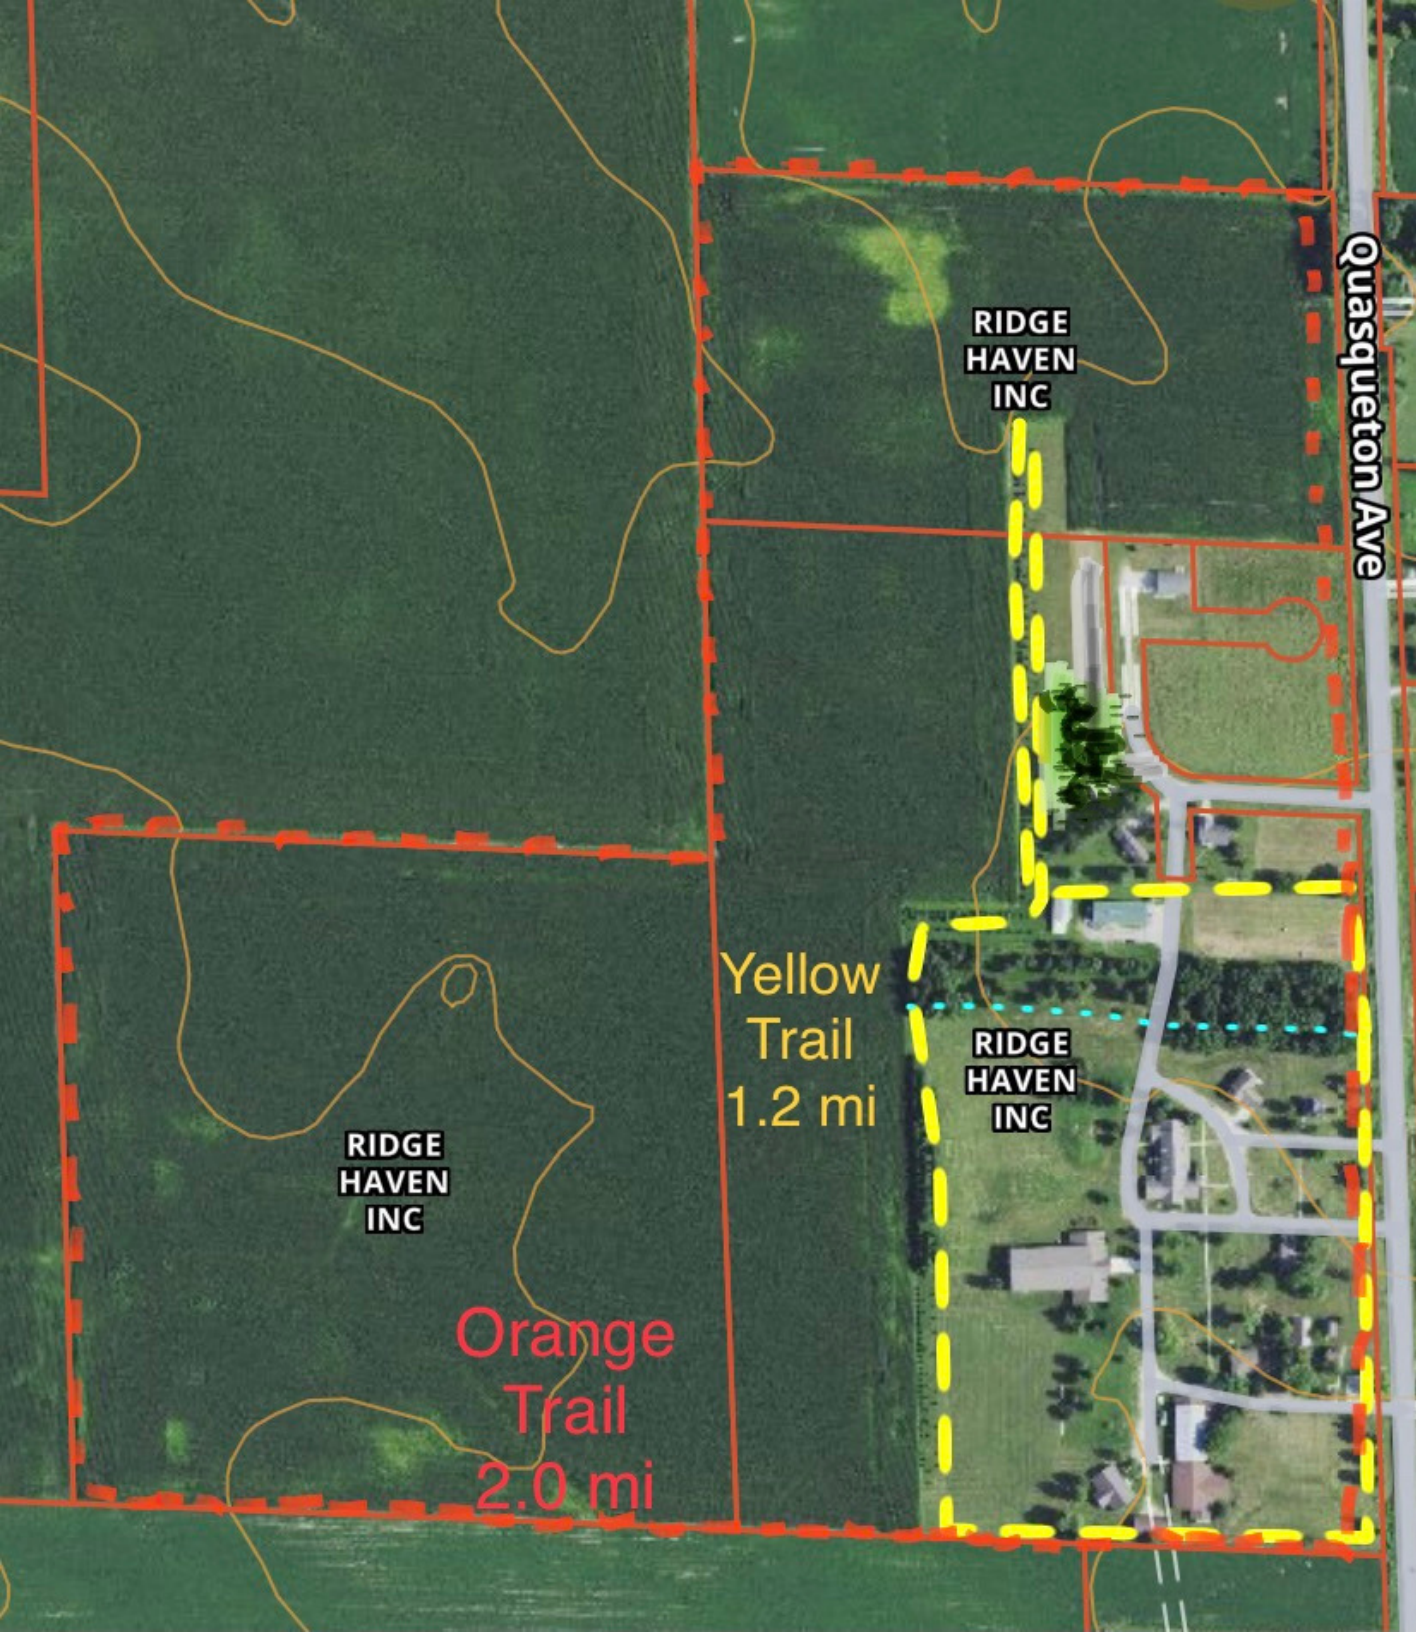

GAMES & ACTIVITIES

Battleball

Hoedown Party

Capture the Flag

Mt Cono Slip n Slide

Gaga Ball

Additional Activities Include:

Mission Impossible

Razz

Meadow Classic

Camp Fires

Softball

Flag Football

Beach Volleyball - coming 2024!

Kickball

RIDGE HAVEN

Cono Campus

Trail Map and Activities

TWO SOCCER FIELDS

3269 QUASQUETON AVE
WALKER, IA 52352
828.862.3916

Trail Map

Check out the trails around our campus!

- Blue Trail - .2 mile shortcut
- Yellow Trail - 1.2 mile loop
- Orange Trail - 2 mile loop